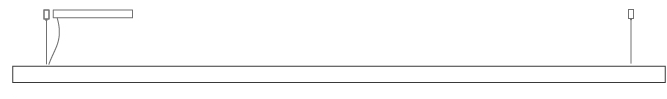

PROJECT
TYPE
SPECIFIER
QUANTITY
DATE

LED60 SUSPENSION

D71016-

base number
Color   Finish
Temperature   Options

1. To build a product code in our configurator select the specify button on the base model # product page
2. To build a manual product code on this datasheet choose from the options listed below in blue font and add the suffix to the base model #

GENERAL

Series: Woodlin
Subseries: LED60
Brand: Tunto
Division: Design
Mounting Type: Suspension
Mounting Location: Ceiling
Subcategory: Profile

PHYSICAL

Shape: Rectangle
Length (mm): 1000
Length (in): 39 3/8"
Width (mm): 60
Width (in): 2 3/8"
Height (mm): 60
Height (in): 2 3/8"
Max. Overall Height (mm): 2060
Max. Overall Height (in): 81 1/8"
Light Distribution: Direct
Diffuser: Opal
Fixture Finish: [WAL](#) / [ASH](#) / [OAK](#) / [BLK](#) / [WHI](#)
Fixture Material: Wood
Cable Details: 2000mm / 78 3/4"

ELECTRICAL

Lamp Type: LED
Input Wattage (W): 43
Total Output Wattage (W): 38
Dimming: Tri-Mode (Non-Dimming and Phase Dimming (120Vac only) and 0-10V Dimming)
Driver Included: Yes
Driver Location: Integrated
Driver Type: Constant Current - Universal
Driver Class: Class 2
Input Voltage (V): 120 - 277
Constant Current (MA): 700

LED

Color Temperature (°K): [2700](#) / [3000](#) / [4000](#)
Max. Delivered Lumen (lm): 3240
CRI: >93 CRI
Lamp Life (hrs): 50000

OPTICAL

RATINGS AND CERTIFICATIONS

Certified By: Certified for North American Standards
IP rating: IP20

1000mm 39 3/8"

60mm 2 3/8"

Direct